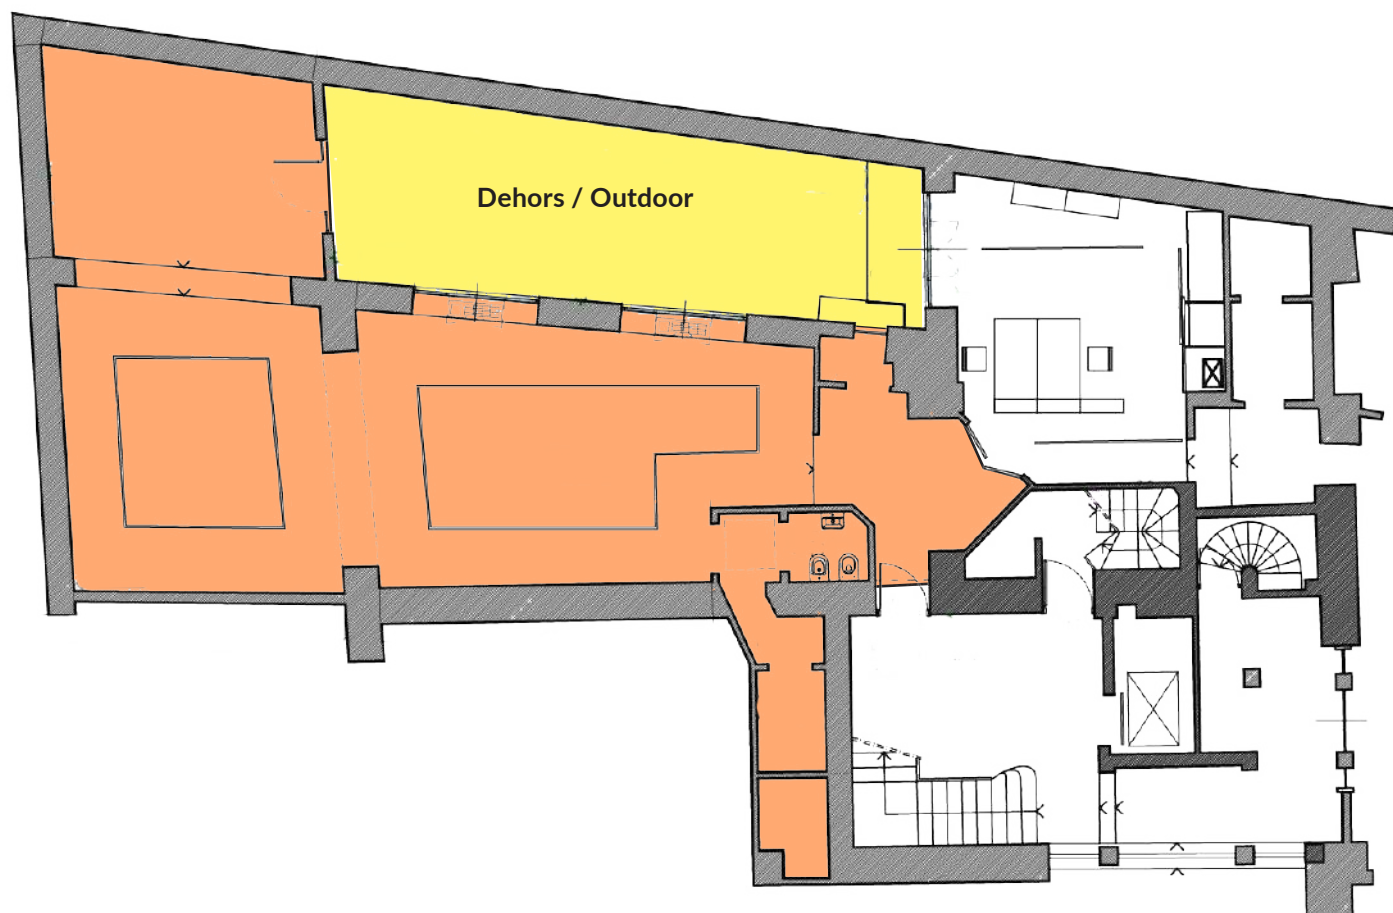

Galleria Castello

Piano Terra / Ground Floor