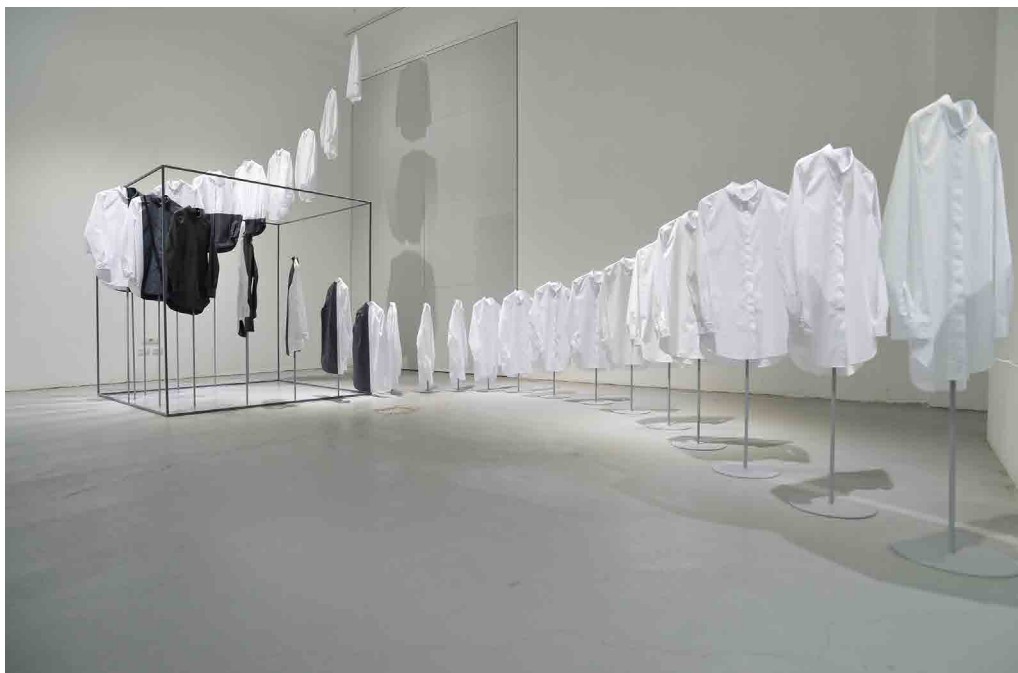

BRERA SITE

ARTEVENTS