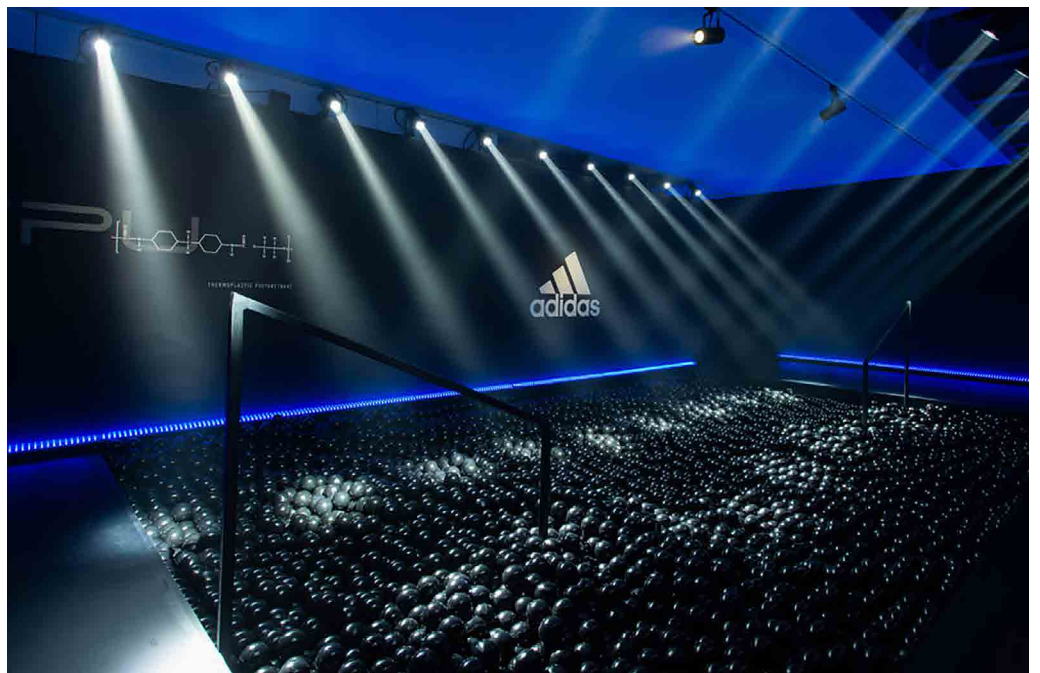

IDEALE PER | SUITABLE FOR

MOSTRE TEMPORANEE | TEMPORARY EXHIBITIONS
SHOWROOM | SHOWROOM
LANCI PRODOTTO | PRODUCT LAUNCHES
EVENTI AZIENDALI | CORPORATE EVENTS

BRERA SITE

BRERA SITE

ARTEVENTS

PLANIMETRIA | FLOOR PLAN