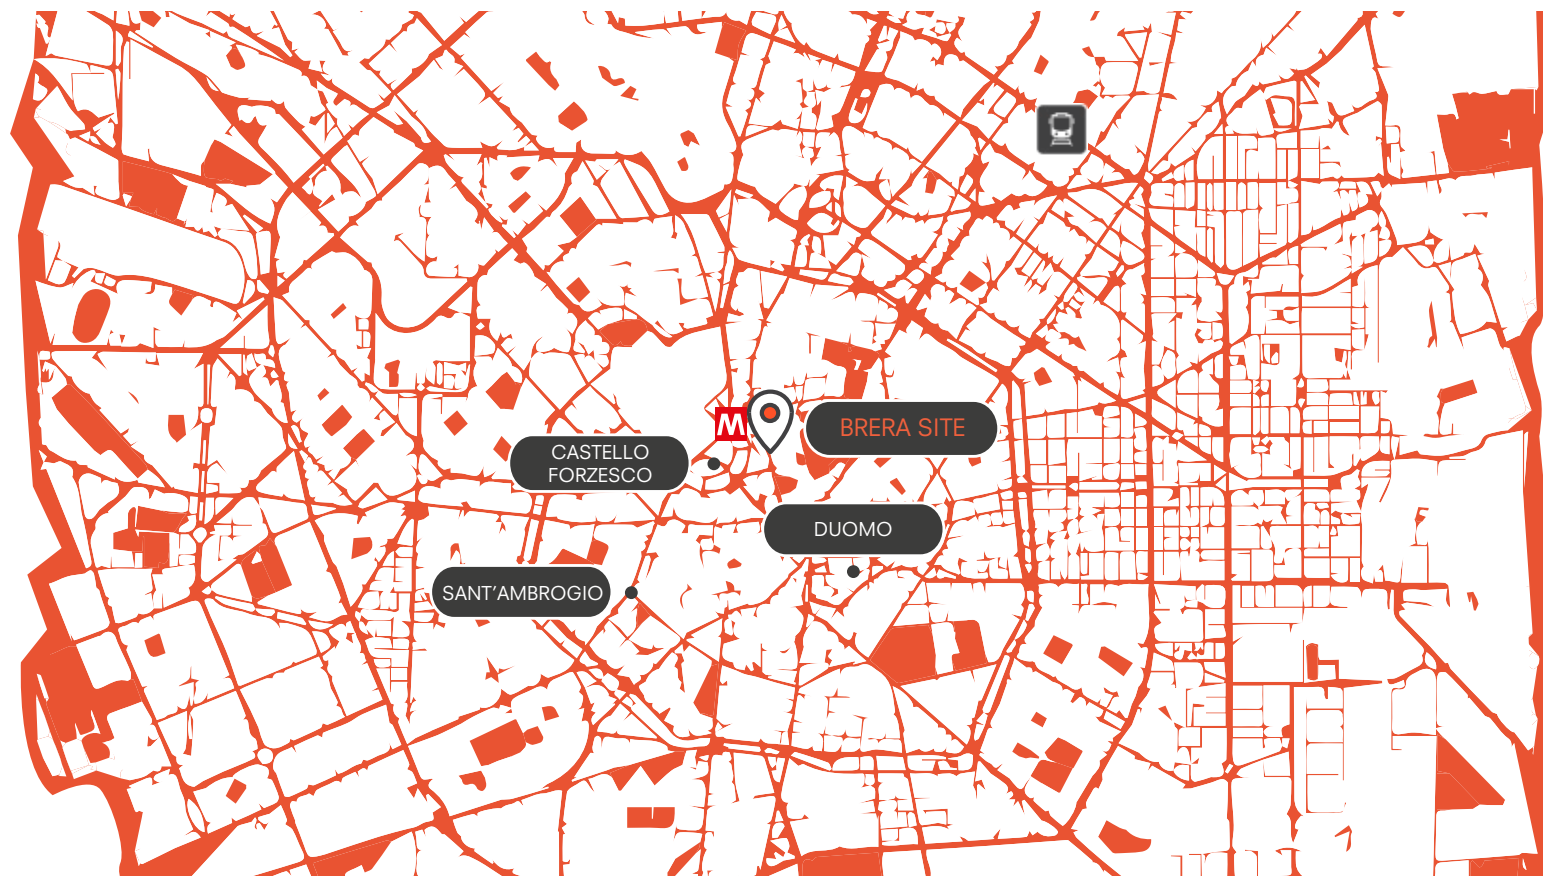

IDEALE PER | SUITABLE FOR

MOSTRE TEMPORANEE | TEMPORARY EXHIBITIONS
EVENTI PRIVATI | PRIVATE EVENTS
POP-UP STORE | POP-UP STORES
EVENTI AZIENDALI | CORPORATE EVENTS

BRERA SITE

ARTEVENTS

PLANIMETRIA | FLOOR PLAN

1000 MQ | SQM

PIANO TERRA | GROUND FLOOR

SEMINTERRATO | BASEMENT

INDIRIZZO | ADDRESS

Via delle Erbe 2/A, Milano

COME RAGGIUNGERCI | HOW TO REACH US

2 min a piedi da linea M2 "Lanza" | 2 minutes' walk from underground line 2 "Lanza"