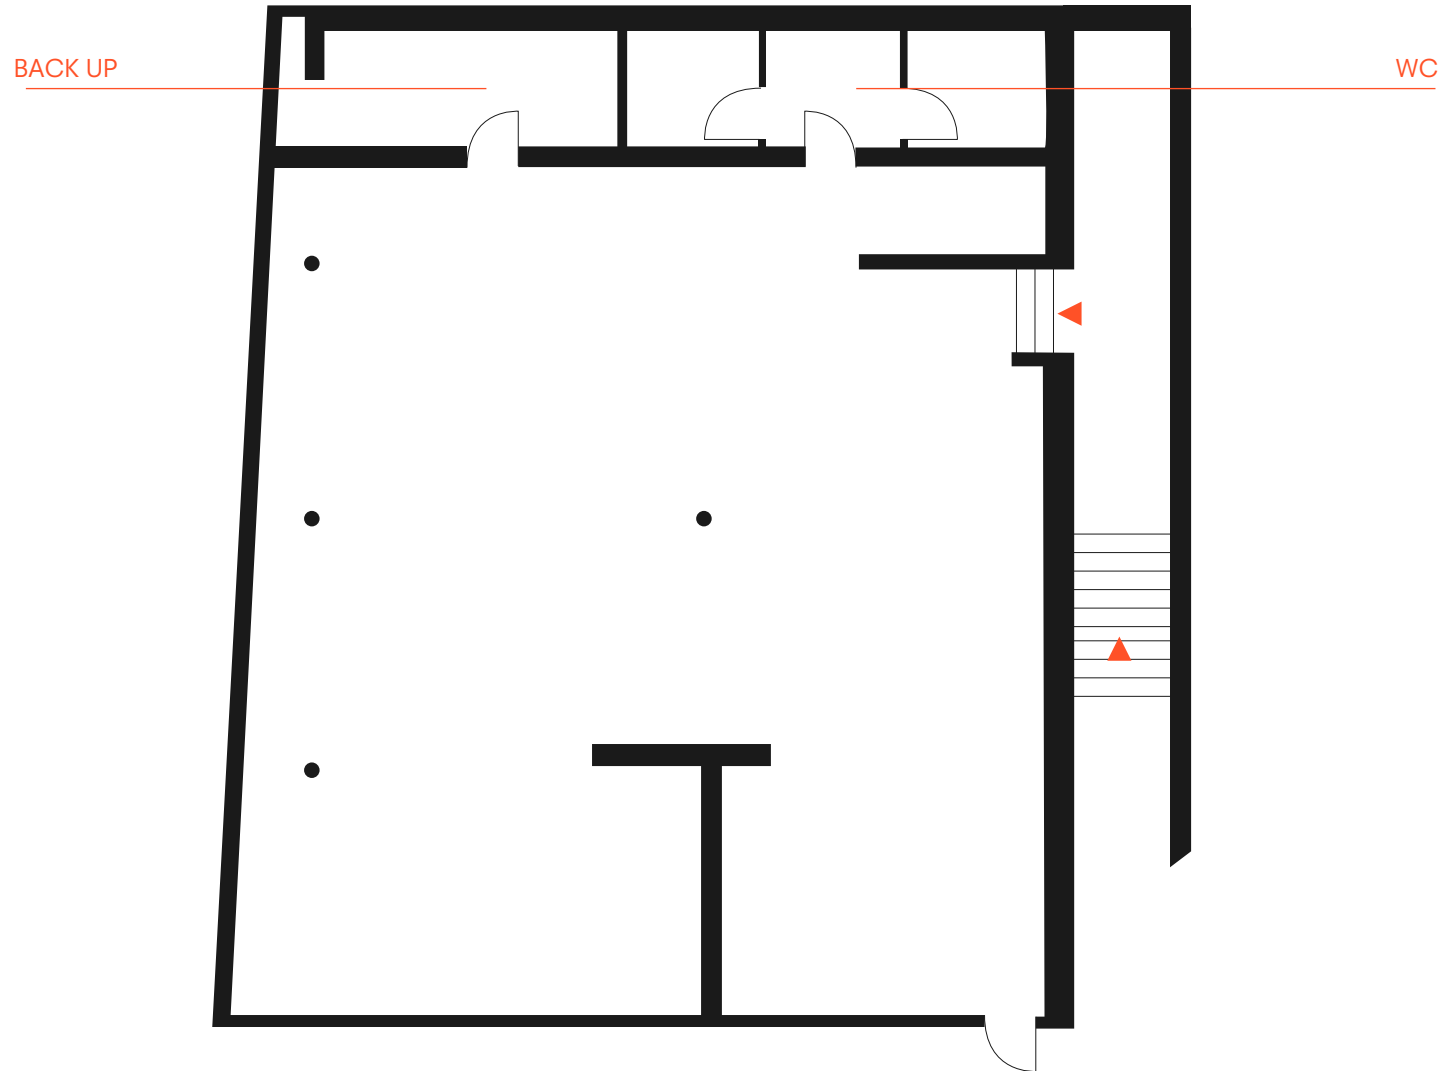

IDEALE PER | SUITABLE FOR

MOSTRE TEMPORANEE | TEMPORARY EXHIBITION
LANCI PRODOTTO | PRESS DAYS
EVENTI MODA E DESIGN | FASHION AND DESIGN EVENTS

PLANIMETRIA | FLOOR PLAN

130 MQ | SQM

INDIRIZZO | ADDRESS

Piazza XXV Aprile, Milano