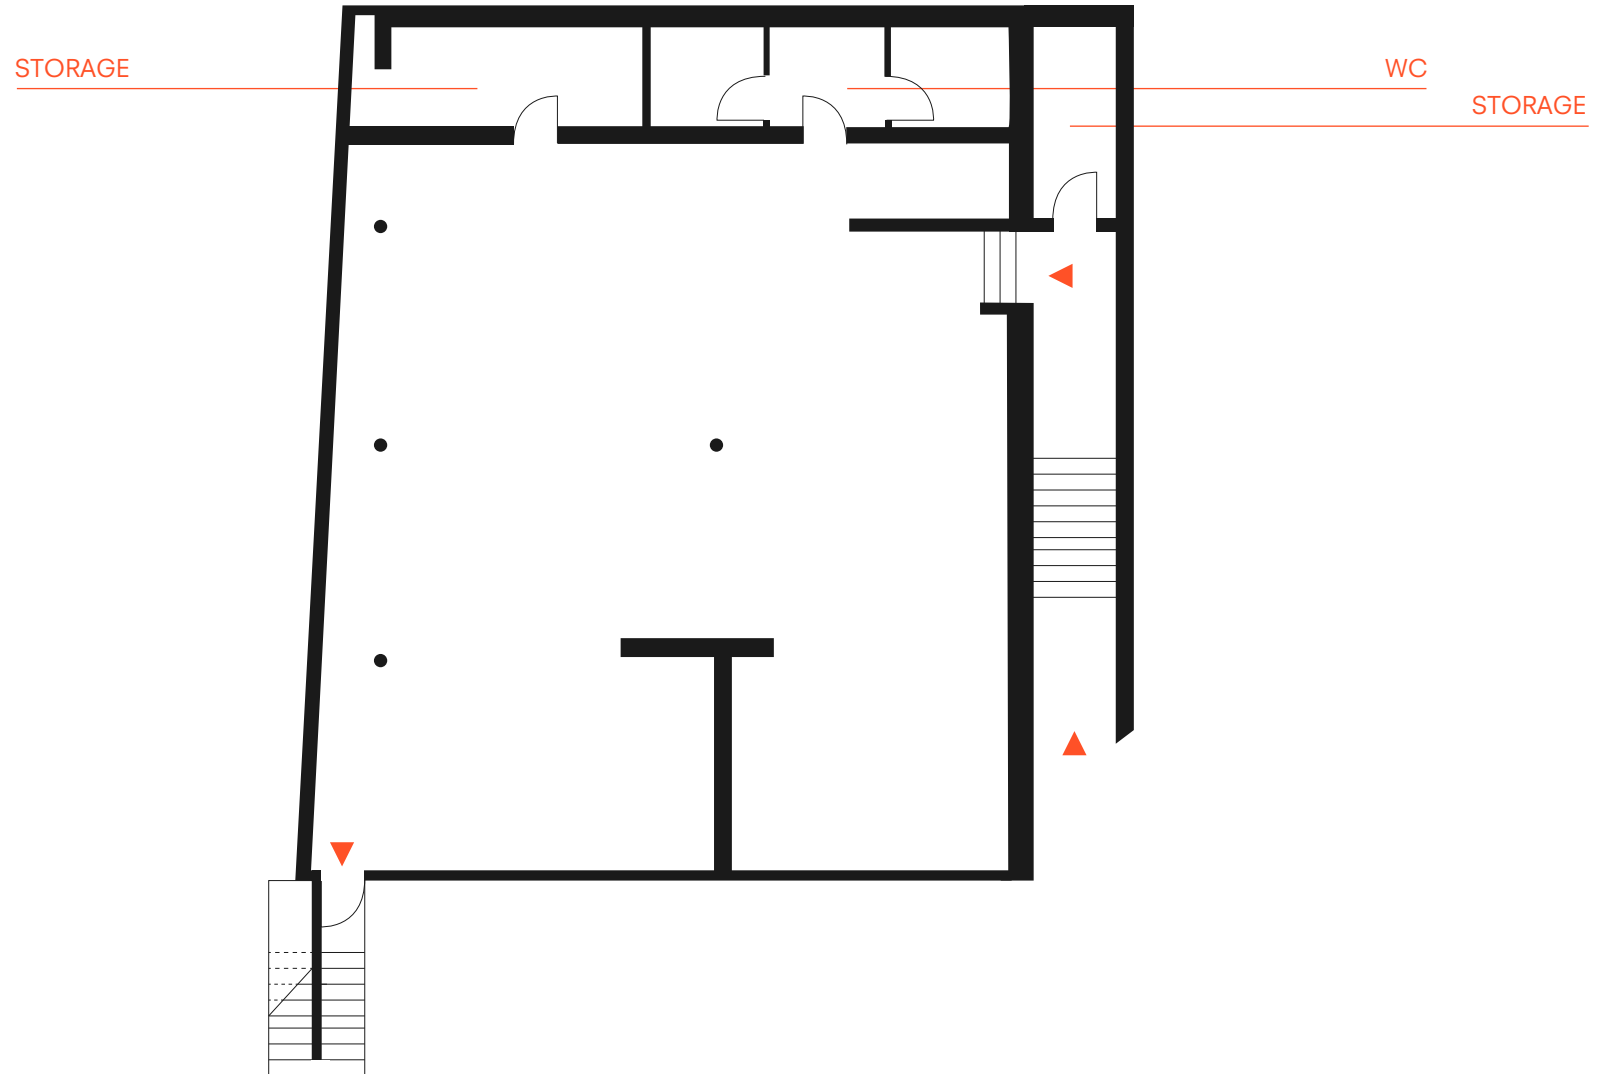

IDEALE PER | SUITABLE FOR

MOSTRE TEMPORANEE | TEMPORARY EXHIBITION
LANCI PRODOTTO | PRESS DAYS
EVENTI MODA E DESIGN | FASHION AND DESIGN EVENTS

GARIBALDI GALLERY

ARTEVENTS

PLANIMETRIA | FLOOR PLAN

130 MQ | SQM