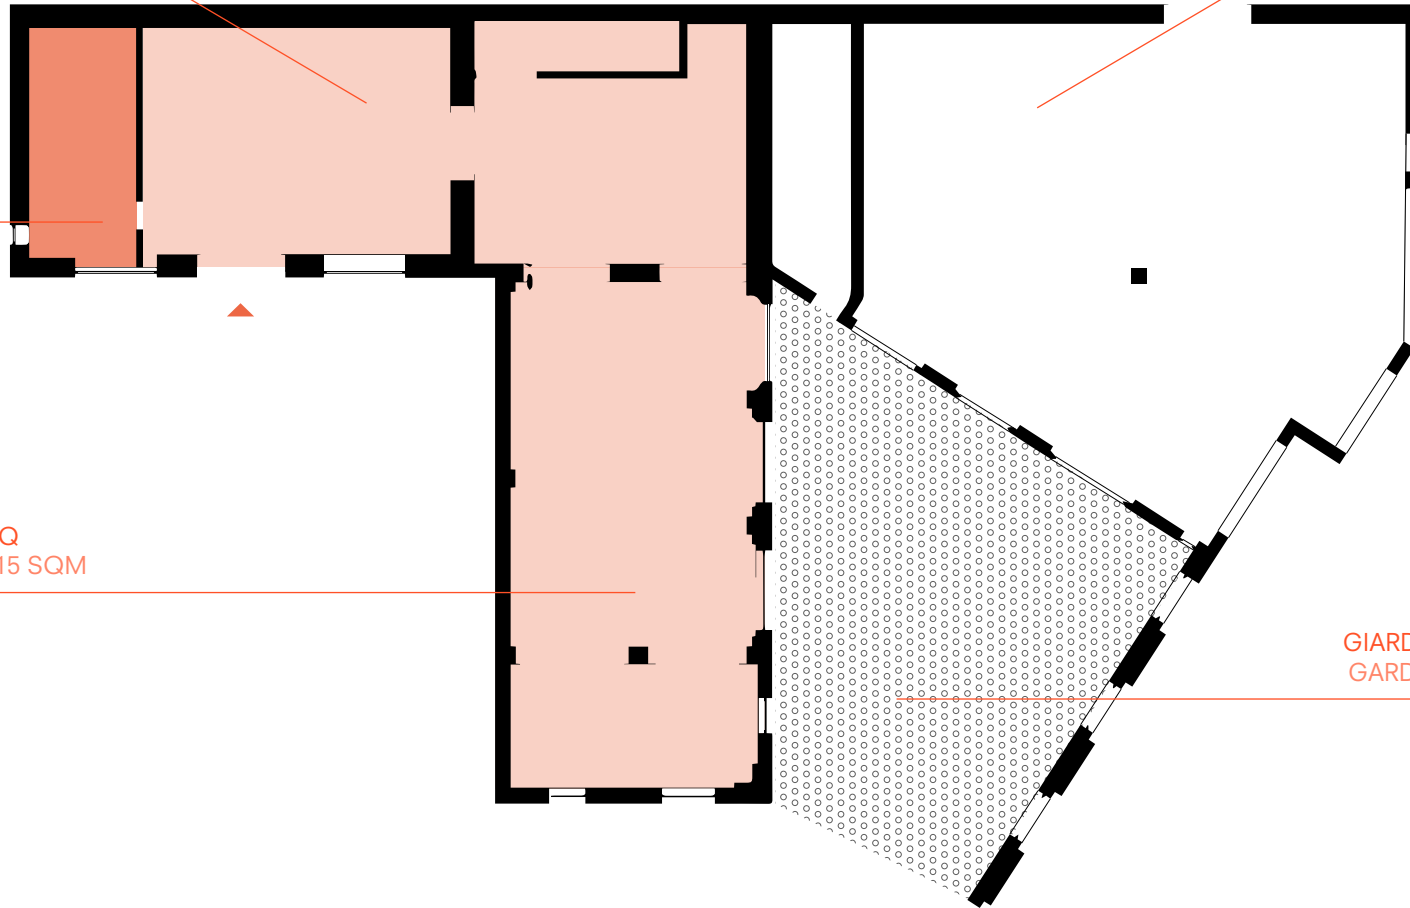

La location di quasi 600 mq si sviluppano su due piani: il piano terra presenta una sala di ingresso di 45mq e un ampio salone di 115mq con soffitti alti quasi 5mt, ideale per esposizioni, conferenze, presentazioni prodotto, showroom, shooting.

The venue is almost 600 sqm spread over two floors: the ground floor has an entrance hall of 45 sqm and a large living room of 115 sqm with high ceilings almost 5 mt, ideal for exhibitions, conferences, product launches, showrooms, and photo-shootings.

EVENTI | EVENTS
 PRESENTAZIONI | INTRODUCTIONS
 CONFERENZE | LECTURES
 MOSTRE | EXHIBITIONS
 SHOWROOM | SHOWROOM
 CORSI DI FORMAZIONE | TRAINING COURSES
 SHOOTING | SHOOTING

PLANIMETRIA | FLOOR PLAN

TOT. 450 MQ | SQM

AREA HALL | 45 MQ
HALL AREA | 45 SQM

SALA PASTIFICIO | 200 MQ
LAB | 200 SQM

WC

SALONE | 115 MQ
MAIN ROOM | 115 SQM

GIARDINO | 90 MQ
GARDEN | 90 SQM

PLANIMETRIA | BASEMENT

TOT. 150 MQ | SQM

COME RAGGIUNGERCI | HOW TO REACH US