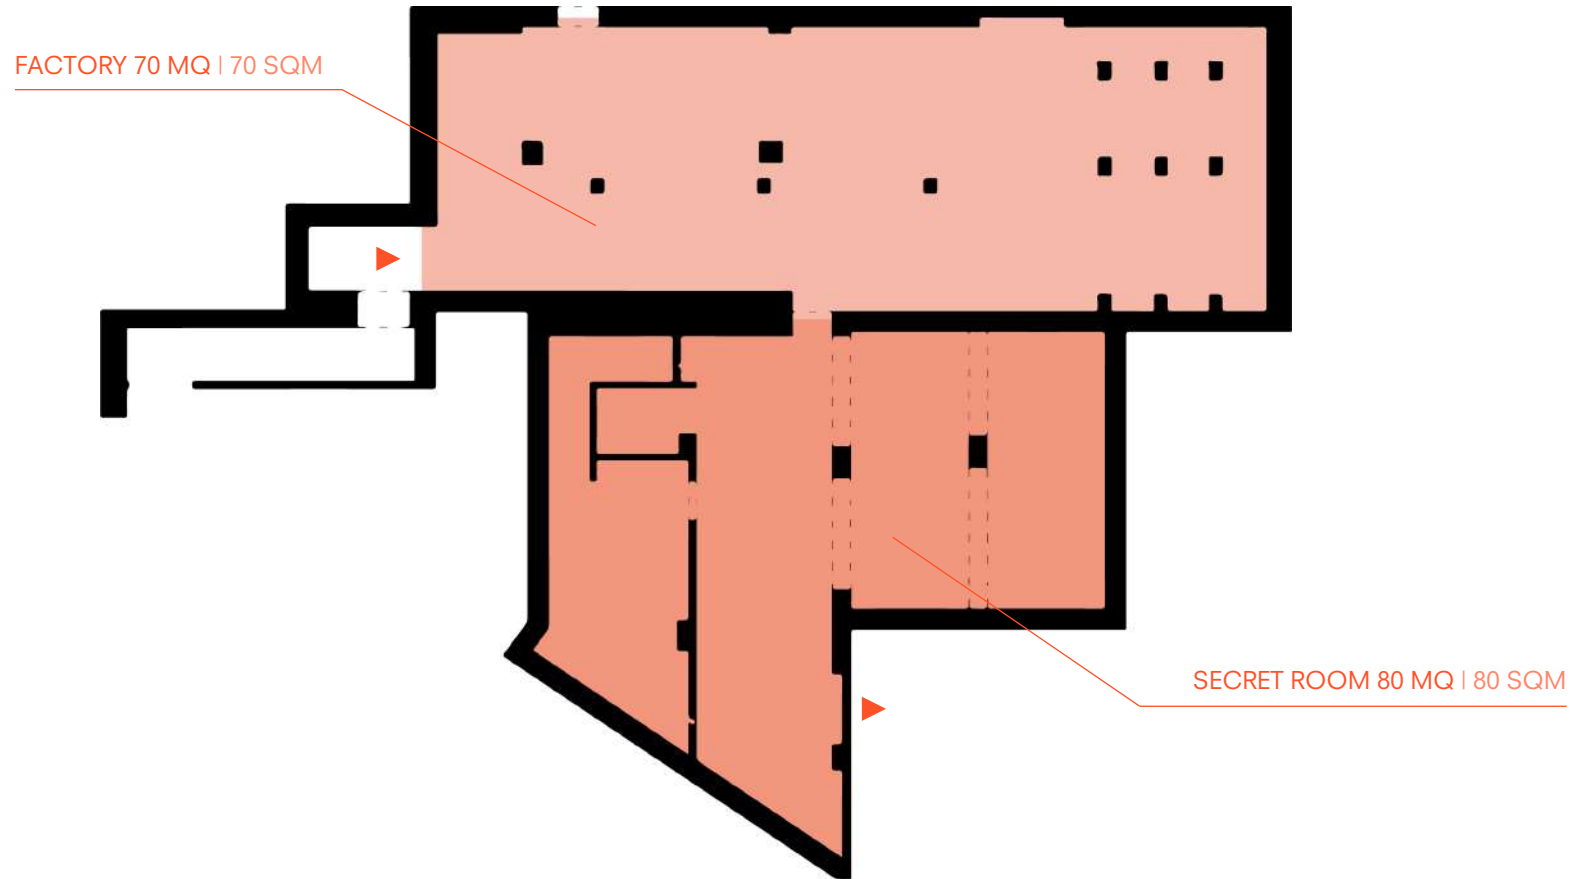

La location di quasi 600 mq si sviluppano su due piani: il piano terra presenta una sala di ingresso di 45mq e un ampio salone di 115mq con soffitti alti quasi 5mt, ideale per esposizioni, conferenze, presentazioni prodotto, showroom, shooting.

The venue is almost 600 sqm spread over two floors: the ground floor has an entrance hall of 45 sqm and a large living room of 115 sqm with high ceilings almost 5 mt, ideal for exhibitions, conferences, product launches, showrooms, and photo-shootings.

EVENTI | EVENTS
 PRESENTAZIONI | INTRODUCTIONS
 CONFERENZE | LECTURES
 MOSTRE | EXHIBITIONS
 SHOWROOM | SHOWROOM
 CORSI DI FORMAZIONE | TRAINING COURSES
 SHOOTING | SHOOTING

PLANIMETRIA | FLOOR PLAN

TOT. 450 MQ | SQM

AREA HALL | 45 MQ
HALL AREA | 45 SQM

SALA PASTIFICIO | 200 MQ
LAB | 200 SQM

WC

SALONE | 115 MQ
MAIN ROOM | 115 SQM

GIARDINO | 90 MQ
GARDEN | 90 SQM

PLANIMETRIA | BASEMENT

TOT. 150 MQ | SQM

COME RAGGIUNGERCI | HOW TO REACH US