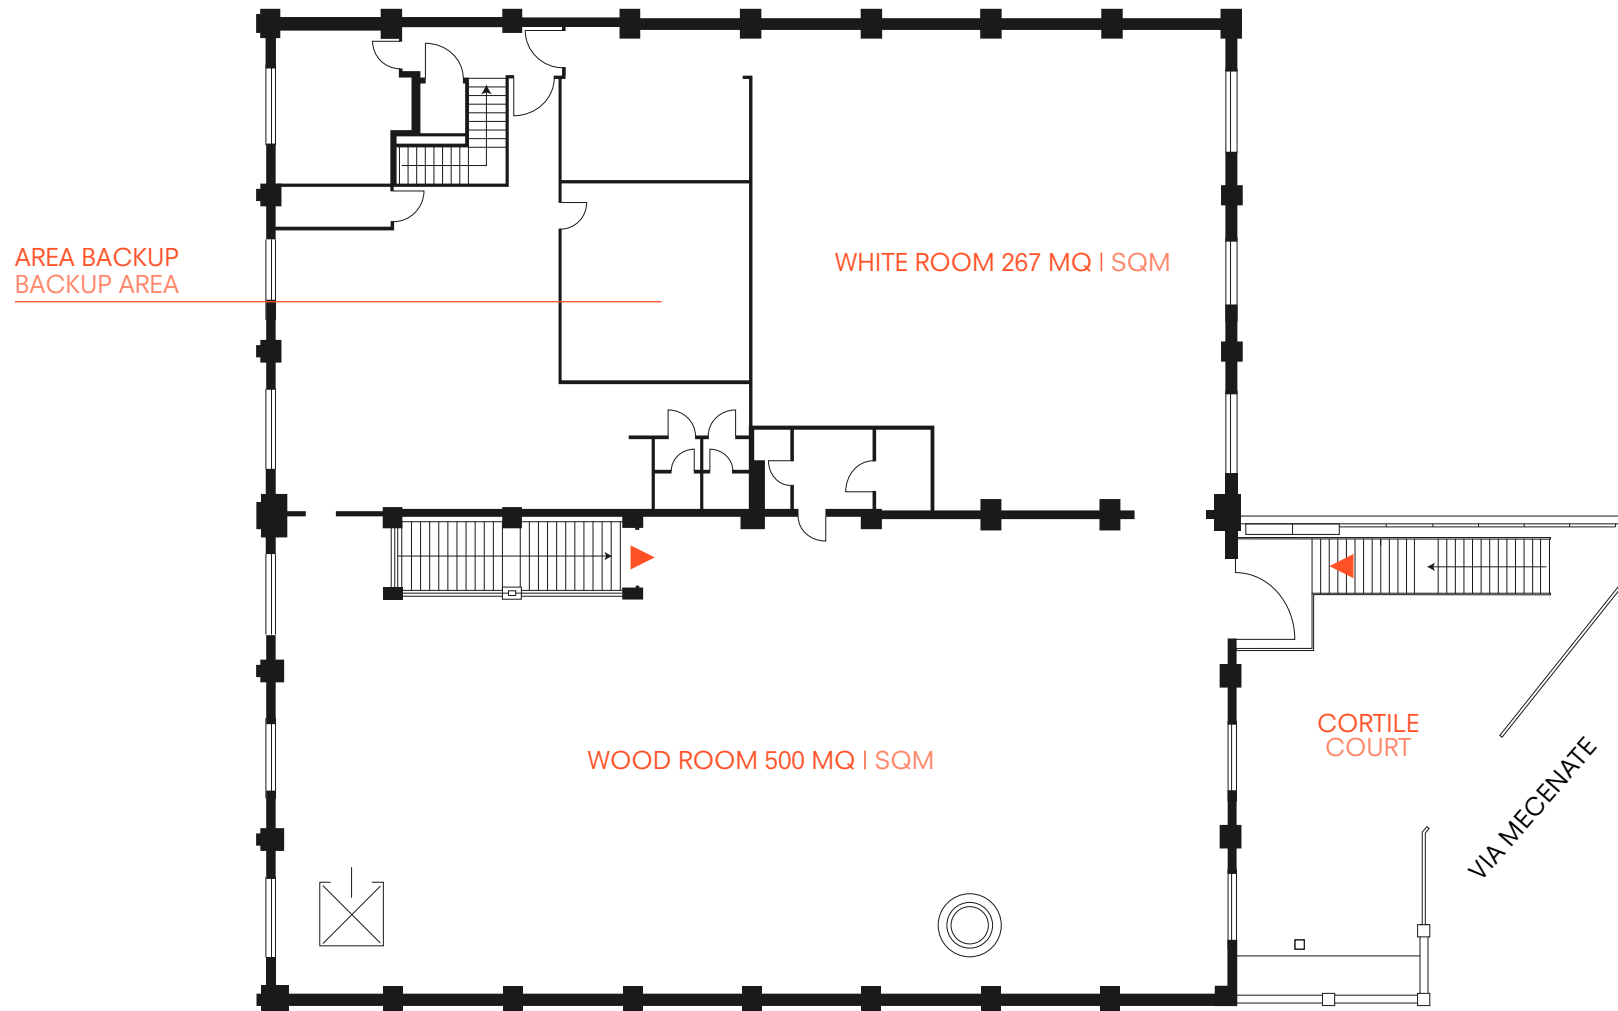

PLANIMETRIA | FLOOR PLAN

1000 MQ | SQM

PRIMO PIANO | FIRST FLOOR