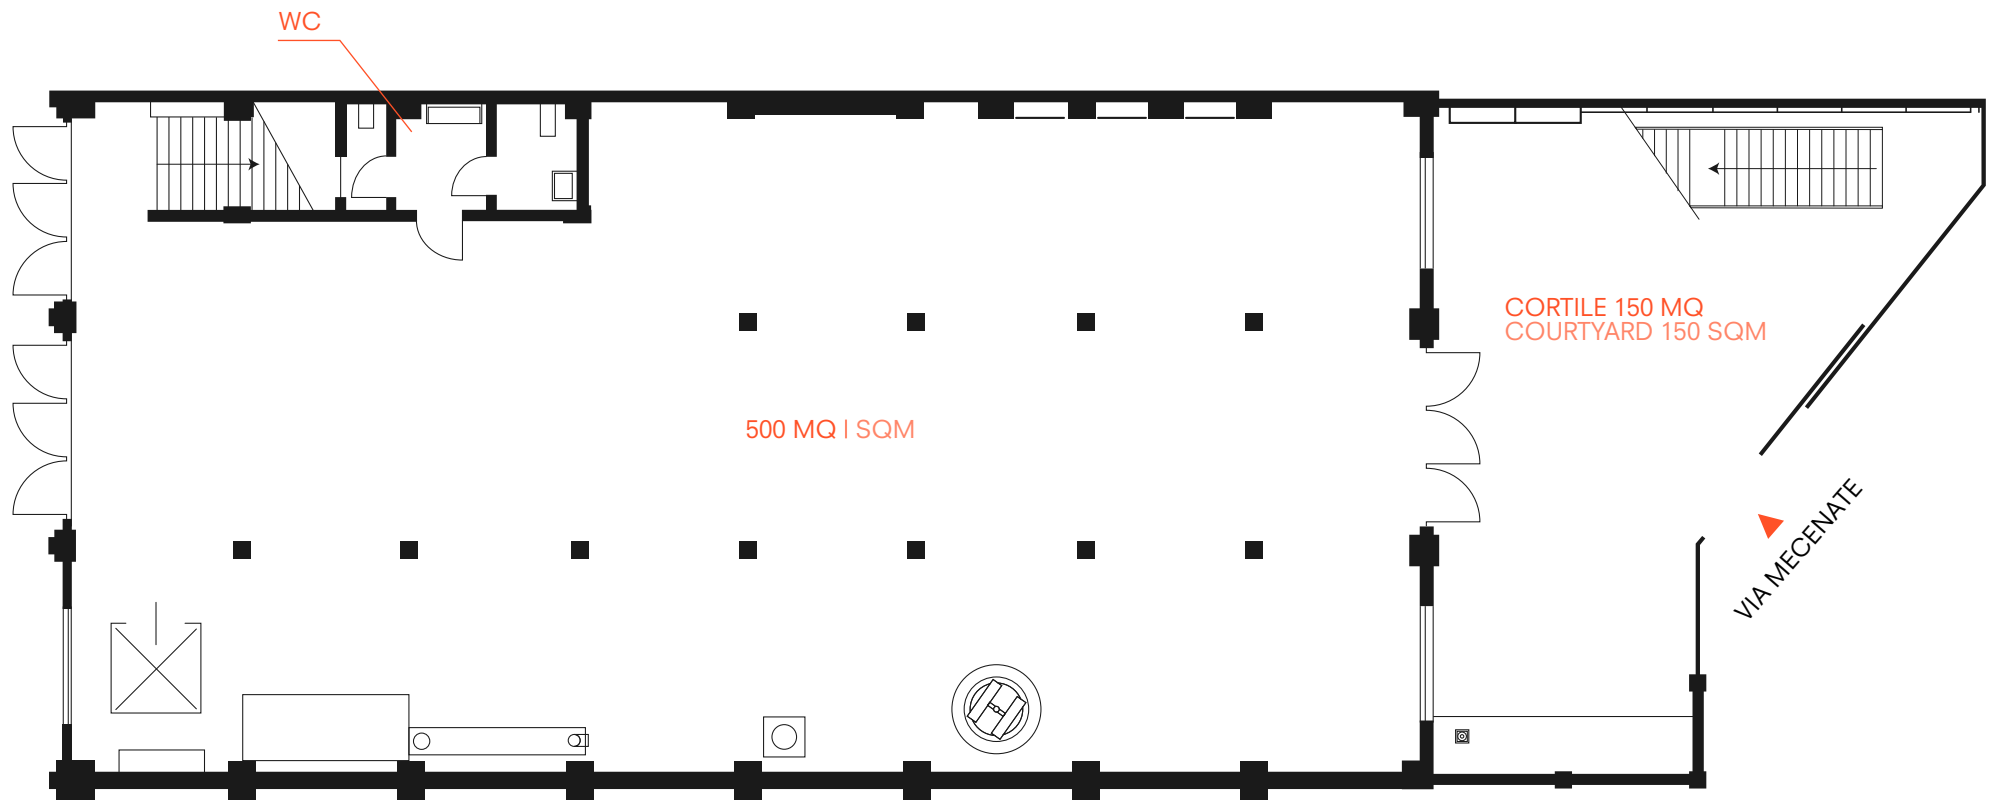

OFFICINE MECENATE

PRIMO PIANO | FIRST FLOOR  
WOOD ROOM

ARTEVENTS

OFFICINE MECENATE

PRIMO PIANO | FIRST FLOOR  
WHITE ROOM

PIANO TERRA | GROUND FLOOR

OFFICINE MECENATE

ARTEVENTS

# PLANIMETRIA | FLOOR PLAN

650 MQ | SQM

PIANO TERRA | GROUND FLOOR