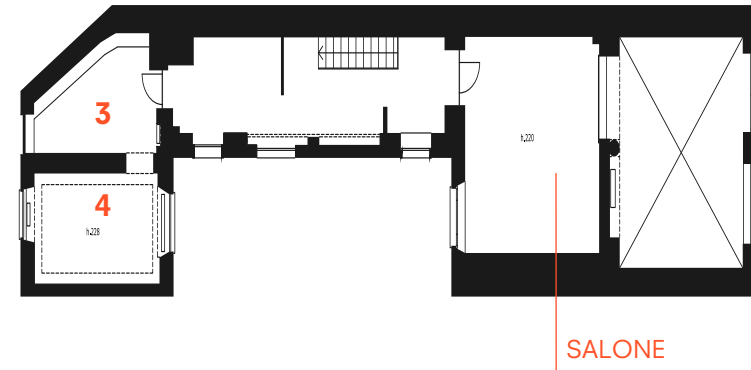

# PLANIMETRIA | FLOOR PLAN

INDOOR 200 MQ | SQM

PIANO TERRA | GROUND FLOOR

SOPPALCO | MEZZANINE

PIANO INTERRATO | BASEMENT

INDIRIZZO | ADDRESS

Via San Primo 4, Milano

COME RAGGIUNGERCI | HOW TO REACH US