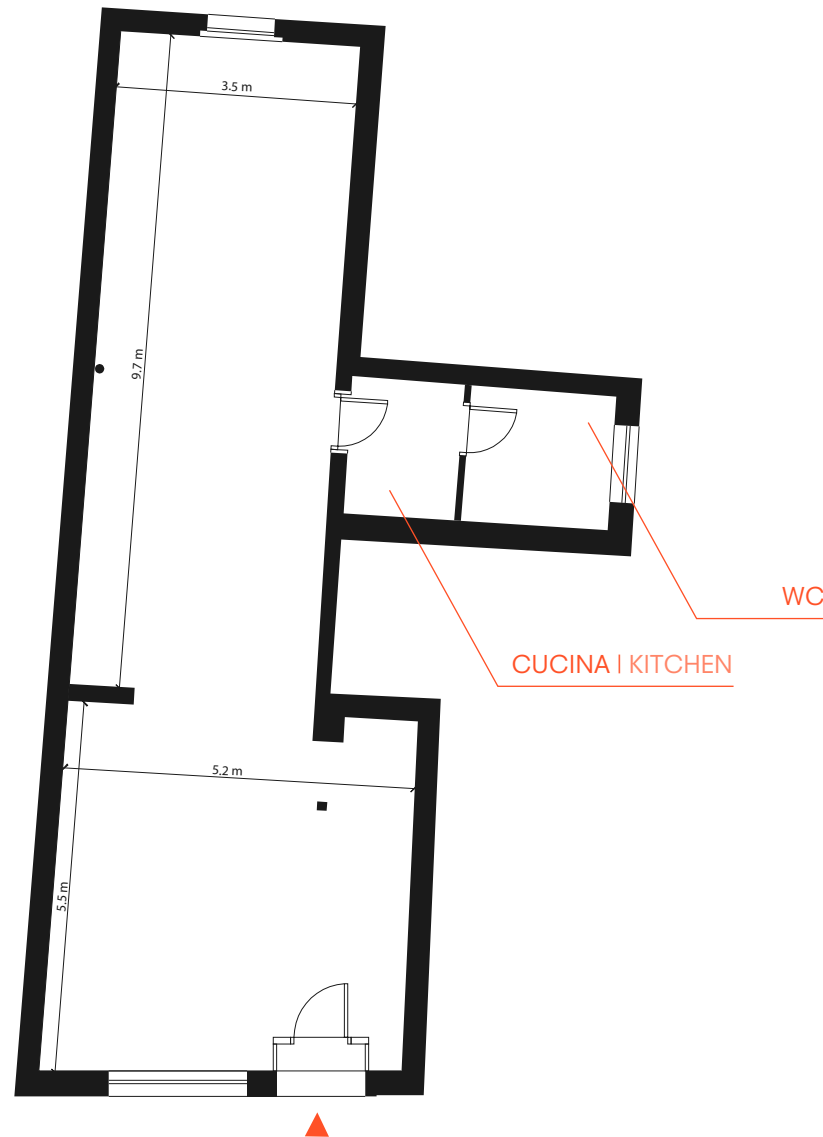

Una commistione tra mattoni a vista e pareti total white che rendono l'ambiente ideale per mostre d'arte e meeting.

La sala è ampia 75 mq e si affaccia direttamente sulla strada con la quale dialoga attraverso una strategica vetrina: un ampio spazio attrezzato per mostre e già equipaggiato con faretti direzionabili collocati tra le splendide travi a vista.

A blend of exposed brickwork and total white interiors that make it ideal for art exhibitions and meetings.

The space is 75 sqm large and faces directly onto the street, with which it dialogues through a strategic window: a large venue equipped for exhibitions and already fitted with directional spotlights placed among the splendid exposed beams. There is also a handy kitchen that turns out to be useful for catering services for small receptions. A strategic and functional venue for exhibitions and talks.

ALLE PARRUCCHE

ARTEVENTS

PLANIMETRIA | FLOOR PLAN

75 MQ | SQM

INDIRIZZO | ADDRESS

Campo Widmann, Venezia

COME RAGGIUNGERCI | HOW TO REACH US

5 min a piedi dal Ponte di Rialto | 5 minutes' walk from Rialto Bridge